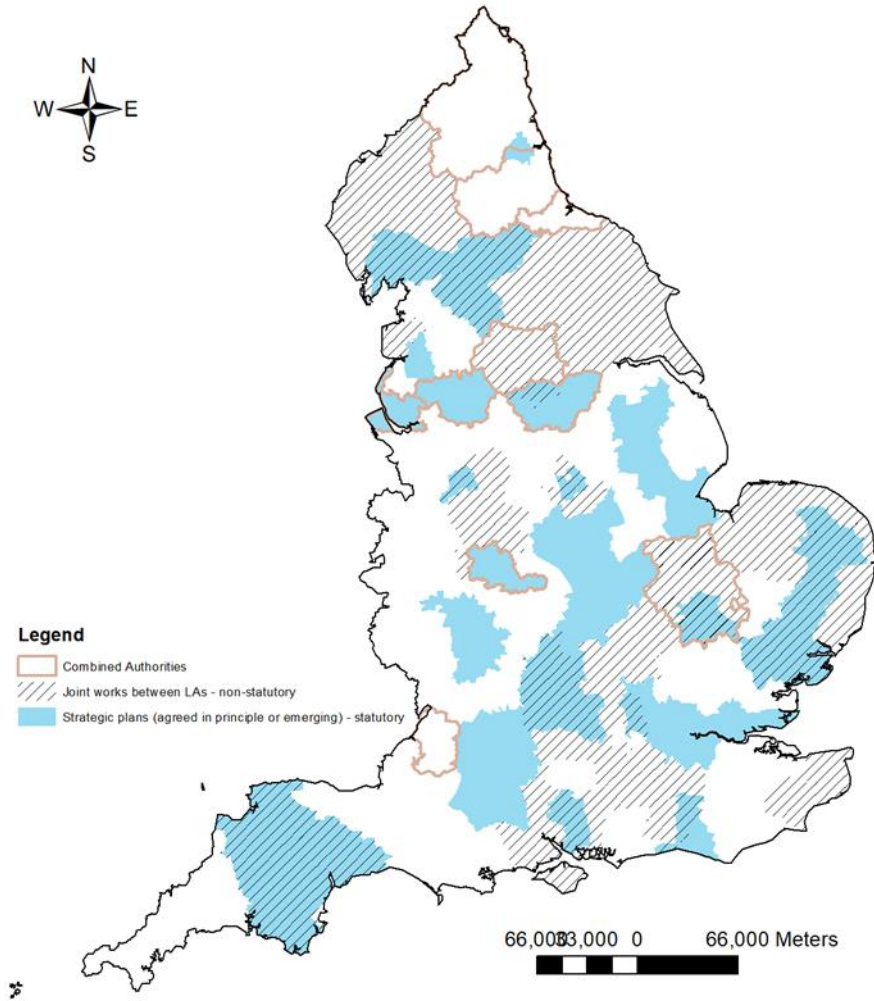

Legend

-  Combined Authorities
-  Joint works between LAs - non-statutory
-  Strategic plans (agreed in principle or emerging) - statutory

66,000 0 66,000 Meters