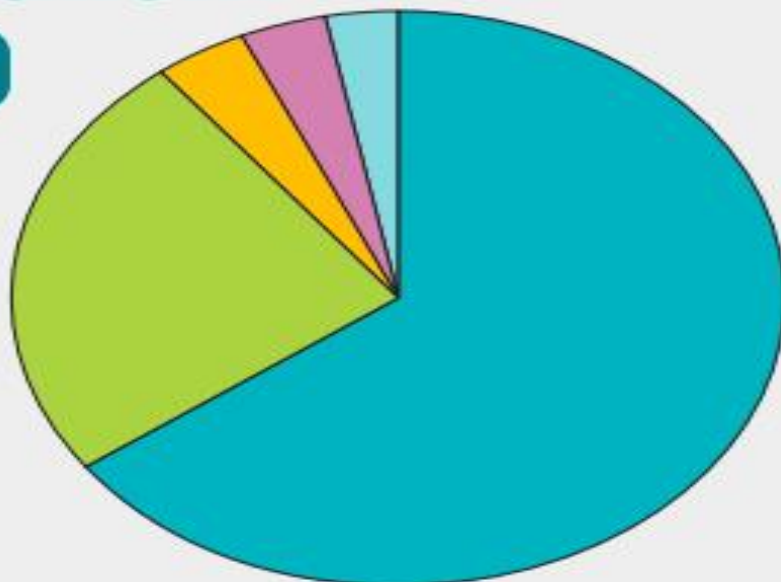

Oldham – The Place

Oldham – The Place

About Oldham

Total population:
246,130

Ethnicities

White British	65.2%	
Asian	24.6%	
Mixed or Other	3.9%	
Black	3.4%	
White Other	2.9%	

By 2033 we expect...

The population in Oldham to rise by 9,000

Under
16's
down
by
5%

Aged
16 to
64 up
by
4%

Aged
65+
up by
16%

Oldham Council Population Projection 2023

Age profile

0 – 15

22.7%

16 – 64

61.4%

65+

15.9%

Oldham

England

18.5%

62.9%

18.7%